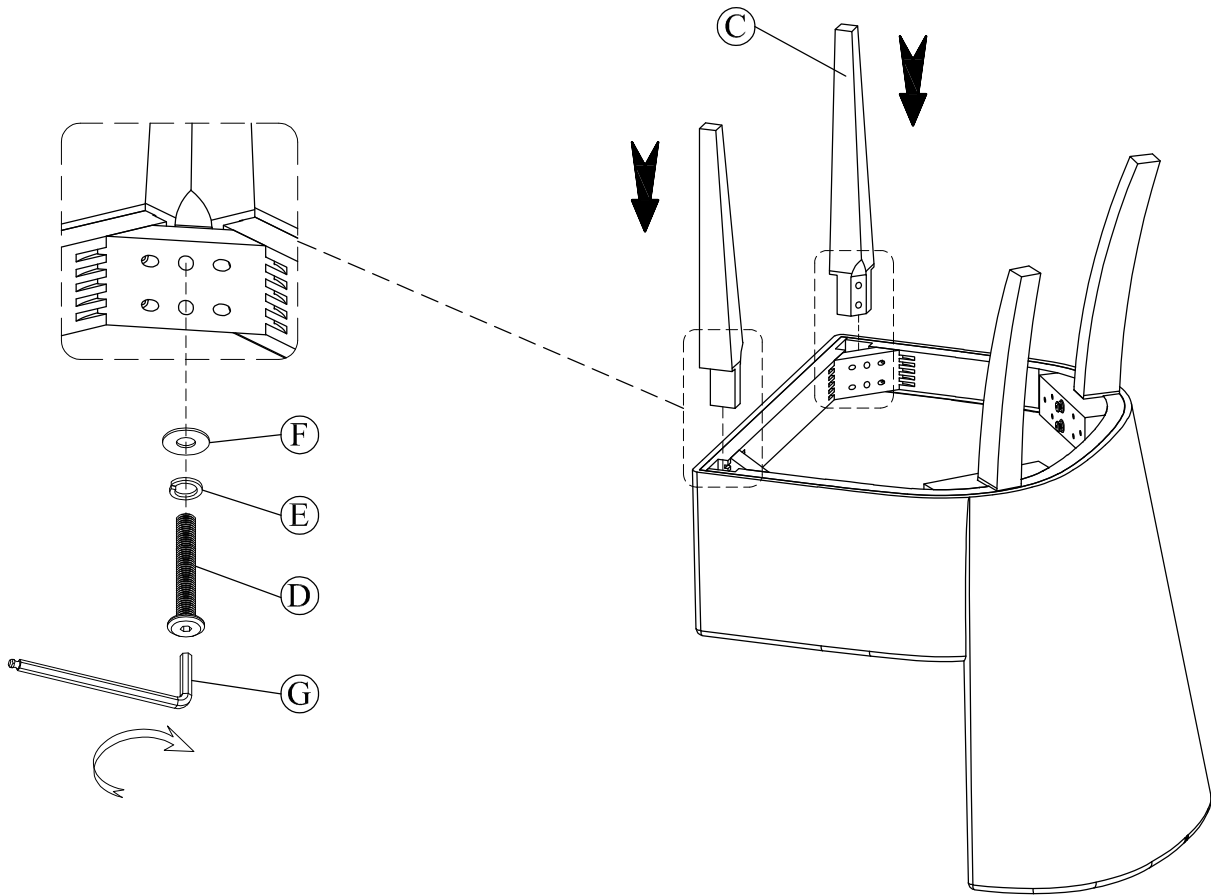

30725 / 30759
Uphost Chair 2in

Components and Hardware List

 <p>Chair Back 1 Pc.</p>	 <p>Back Leg 2 Pcs.</p>	 <p>Front Leg 2 Pcs.</p>		
 <p>Allen Head Bolt M8-32 x 50mm 8 Pcs.</p>	 <p>Lock Washer Ø9 x Ø13mm 8 Pcs.</p>	 <p>Flat Washer Ø8 x Ø20mm 8 Pcs.</p>	 <p>Allen Key 4 x 110mm 1 Pc.</p>	

STEP 1:

STEP 2:

Complete