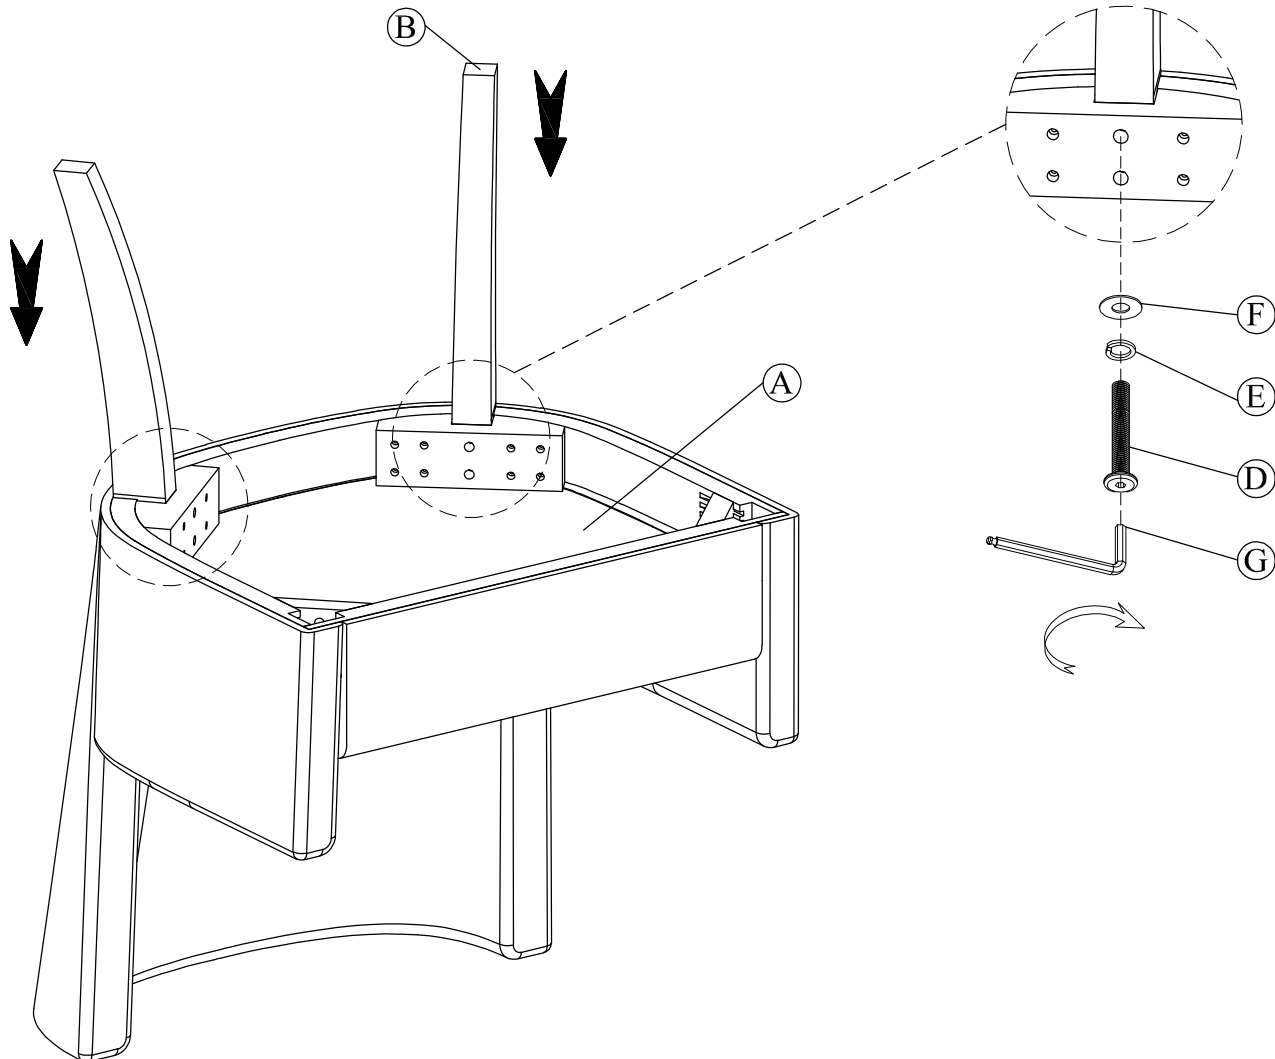

Warning :

- Be sure to check all packing material carefully for small parts, which may have come loose inside the carton during shipment.
- To prevent possible scratches and damage, this furniture must be assembled on a soft surface such as a blanket or carpet.

Components and Hardware List

Chair Back 1 Pc.	Back Leg 2 Pcs.	Front Leg 2 Pcs.		
Allen Head Bolt M8-32 x 50mm 8 Pcs.	Lock Washer Ø9 x Ø13mm 8 Pcs.	Flat Washer Ø8 x Ø20mm 8 Pcs.	Allen Key 4 x 110mm 1 Pc.	

STEP 1: